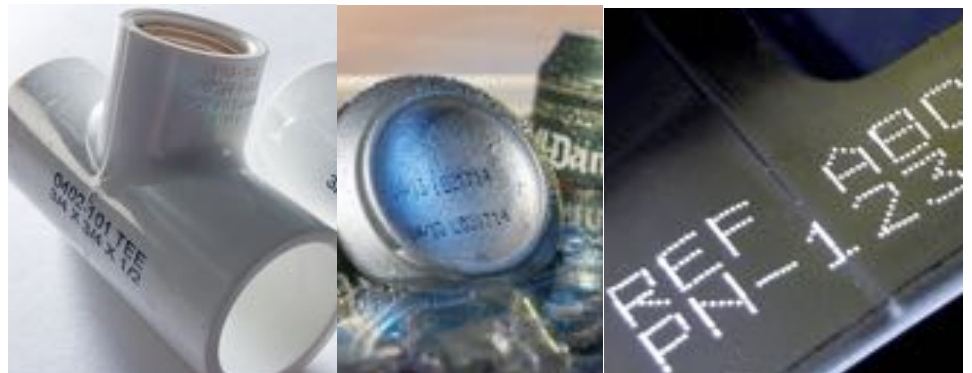

HITACHI UX MODEL

Hitachi Continuous Ink Jet Printer for Industrial Marking

Next-generation leadership performance

Maintainability and environmental performance have dramatically improved.

A human-friendly and environmentally-friendly IJ printer has debuted.

Ink Jet Printer
UX Series

Hitachi UX Model

Cartridge-type Ink bottle and Makeup bottle

- Reduce customer's burden by easy cartridge replacement with no ink splashes nor ink drops.
- Easy to dispose the empty cartridge because no liquid is remained after ink/makeup is finished up.

Reduced Makeup consumption

- The amount of makeup volatilization during operation is reduced by the new technology of "Makeup fluid consumption reduction system".
- The amount of makeup volatilization is reduced to 50% on Premium model UX-E, 30% on Standard model UX-D and Basic model UX-B.